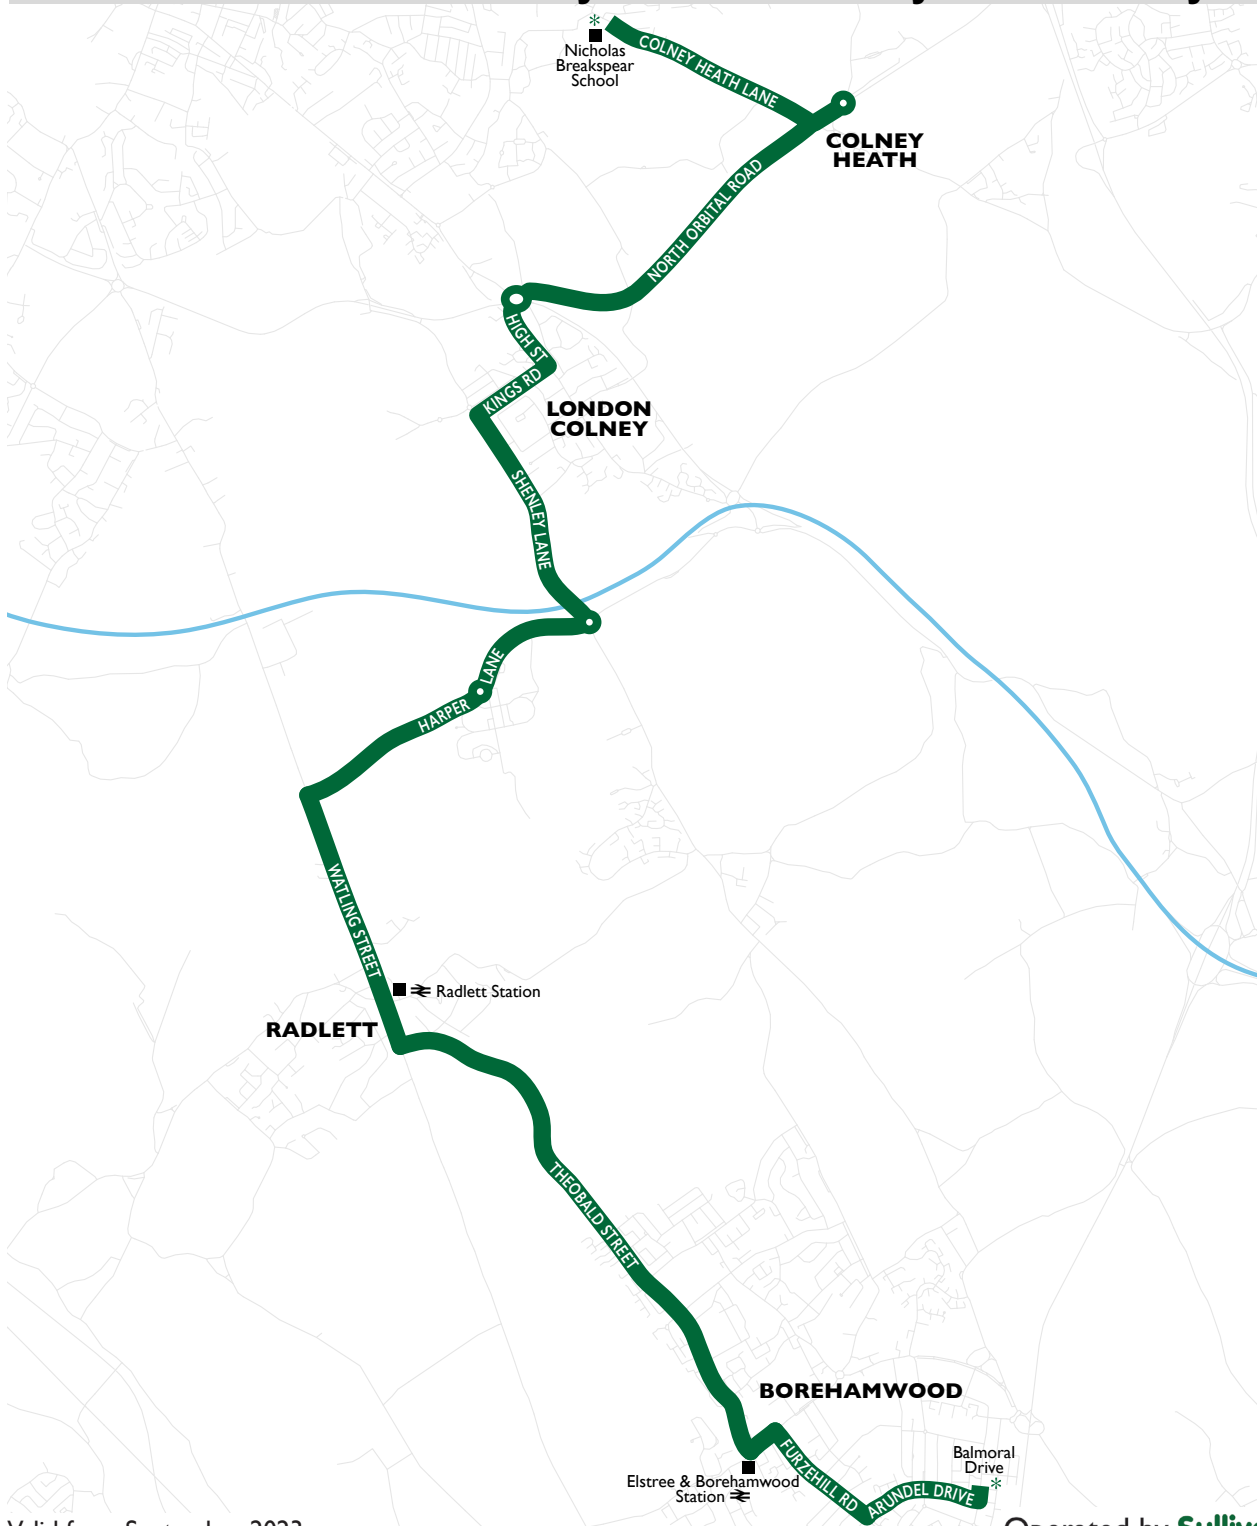

354 Borehamwood – Oaklands

serving Nicholas Breakspear School

Schooldays (Available to all passengers)

Borehamwood Balmoral Drive, Warren Grove	0725
Borehamwood Glenhaven Avenue, Stop E	0732
Borehamwood Wetherby Road	0738
Radlett Recreation Ground	0743
London Colney Kings Road	0800
Oaklands Nicholas Breakspear School	0815

No service in school holidays or on Saturdays and Sundays.

Autumn 2023

Map contains Ordnance Survey data © Crown copyright and database right 2023

354 Oaklands – Borehamwood

serving Nicholas Breakspear School

Schooldays (Available to all passengers)

Oaklands Nicholas Breakspear School	1520
London Colney Kings Road	1529
Radlett Recreation Ground	1546
Borehamwood Wetherby Road	1553
Borehamwood Glenhaven Avenue, Stop D	1559
Borehamwood Balmoral Drive, Warren Grove	1605

No service in school holidays or on Saturdays and Sundays.

Autumn 2023

Map contains Ordnance Survey data © Crown copyright and database right 2023