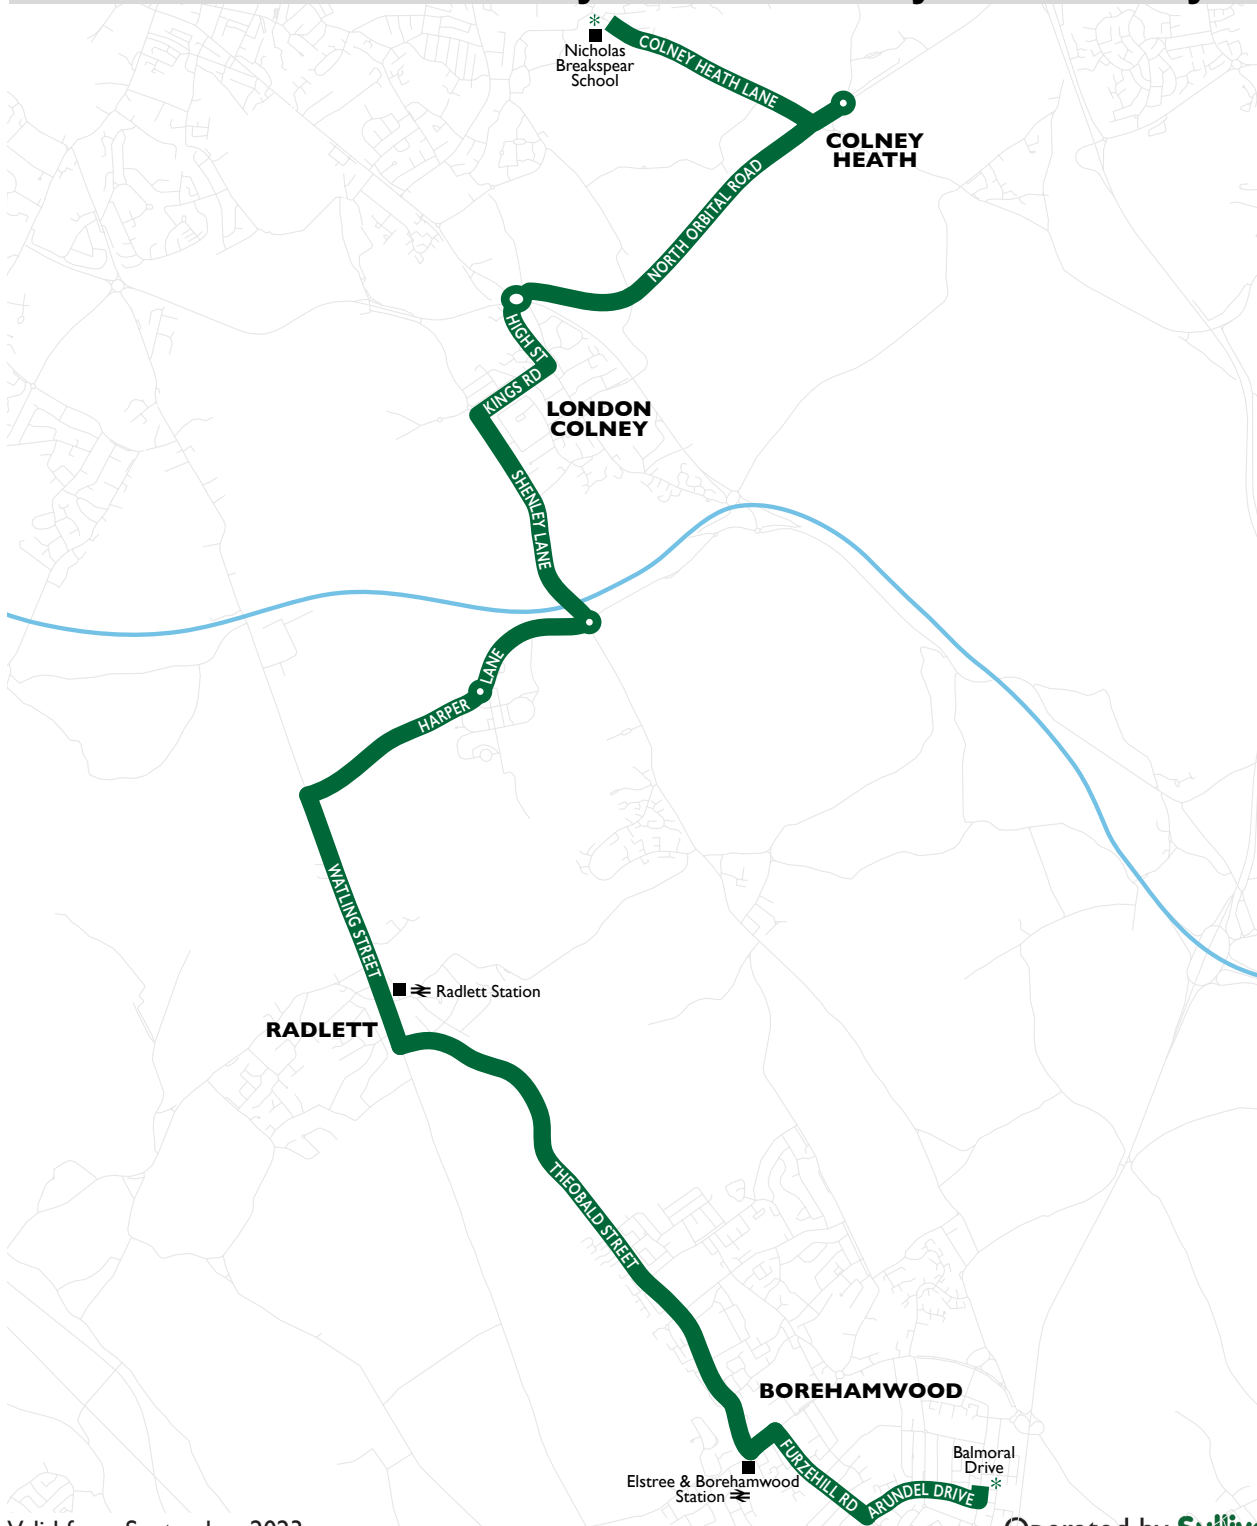

354 Borehamwood – Oaklands

serving Nicholas Breakspear School

Schooldays (Available to all passengers)

Borehamwood Balmoral Drive, Warren Grove	0725
Borehamwood Glenhaven Avenue, Stop E	0732
Borehamwood Wetherby Road	0738
Radlett Recreation Ground	0743
London Colney Kings Road	0800
Oaklands Nicholas Breakspear School	0815

No service in school holidays or on Saturdays and Sundays.

Autumn 2023

Map contains Ordnance Survey data © Crown copyright and database right 2023

354 Oaklands – Borehamwood

serving Nicholas Breakspear School

Schooldays (Available to all passengers)

Oaklands Nicholas Breakspear School	1520
London Colney Kings Road	1529
Radlett Recreation Ground	1546
Borehamwood Wetherby Road	1553
Borehamwood Glenhaven Avenue, Stop D	1559
Borehamwood Balmoral Drive, Warren Grove	1605

No service in school holidays or on Saturdays and Sundays.

Autumn 2023

Map contains Ordnance Survey data © Crown copyright and database right 2023